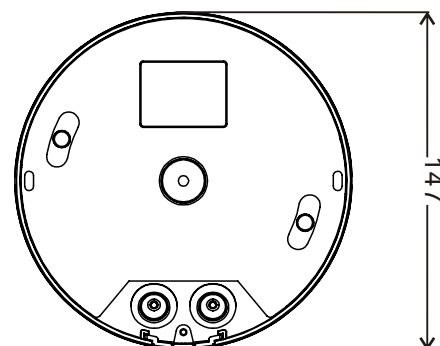

Dimensions (mm) :