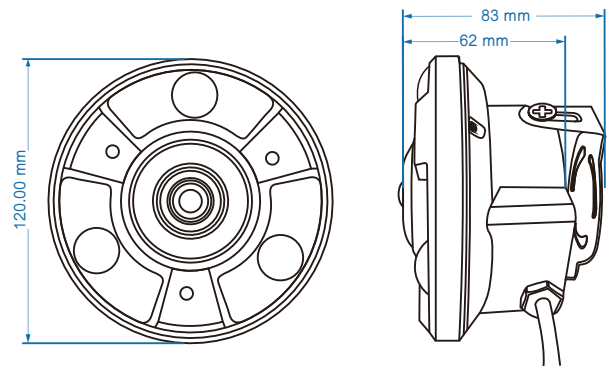

180° 5.0MP HD Fisheye IP Camera

H.265

FU503A-POE

No dark corner around

Picture from ISC WEST 2016 Show

Features

- > 1/3" 5.0MP HDR (High Dynamic Range) & High Sensitivity CMOS
- > H.265 / H.264 & MJPEG dual-stream encoding
- > 15fps@5.0MP, 30fps@3.0MP, 30fps@1080P
- > 1.7mm 5.0 Mega Pixel fisheye lens
- > DWDR, 3D-DNR, AntiFogging, Image Stabilizer
- > IR range up to 60ft

Dimension

Specification

Model	FU503A-IPC-POE
Sensor	
Image Sensor	1/3" 5.0MP HDR (High Dynamic Range) & High Sensitivity CMOS
Min. Illumination	0.6Lux/F1.2 (Color), 0.08Lux/F1.2(B/W), 0Lux (IR ON)
S/N Ratio	≥50db(AGC OFF)
WDR Range	DWDR, >80db
Video	
Compression	H.265 (Main Profile), H.264 (Baseline/Main Profile/High Profile), MJPEG
Main Stream	2592x1944@10/15fps, 2048x1536@25/30fps, 1920x1080@25/30fps
Sub Stream	704x576@25/30fps, 640x480@25/30fps, 640x352@25/30fps, 320x240@25/30fps
Bit Rate	32KB ~ 16Mbps, support VBR, CBR
Network	
Recording mode	Manual, Auto (always, timing, alarm, motion)
Protocol	TCP/IP, UDP, RTP, RTSP, RTCP,HTTP, DNS, DDNS DHCP, FTP, NTP, PPPOE, SMTP, UPNP
ONVIF	ONVIF Ver. 2.4
IE	Support IE6.0 above (built-in web server). Support Max. 10 users in the same time
Camera Features	
Lens	1.7mm 5.0MP fisheye lens
IR LEDs	3pcs IR Array LED
Max. IR Distance	30-60 ft
Day/Night	Auto (ICR) / Color / B/W
General	
Power Supply	DC12V 600mA
Working Environment	Temp. -10°C to 50°C RH 85% Max
Dimensions	120mm(D) x 83mm(H)
Weight	340g